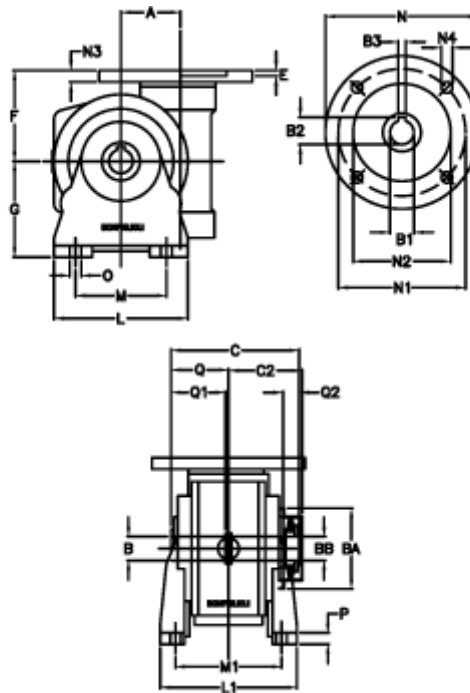

# Data Sheet

Article number: 390204902832316  
 Description: Worm Gear with Torque Limiter  
 VF 49-L1-V-28 P63B14

## Measures

a	= 49.50	C2	= 63,5	M1	= 98.5	Q	= 51.0
B	= 25	Description = VF 49V-xx-63B14		N	= 90	Q1	= 41
B1 E7	= 11	E	= 3.0	N1	= 75	Q2	= 15
B2	= 12.8	F	= 70	N2	= 60		
B3 H9	= 4	g	= 82	N3	= 7.0		
BA	= 63	L	= 110	N4	= 6		
BB H7	= 14	L1	= 124.0	O	= 8.5		
C	= 105	m	= 63	P	= 12		